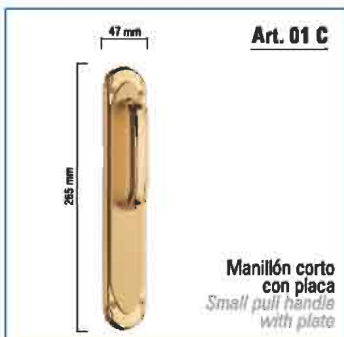

Art. 04

Tirador maletero
Cupboard pull (small)

MODELO R-51

Serie

MANIVELA CON PLACA
CLÁSICO CONTEMPORÁNEO

LEVER HANDLE SET WITH PLATE
CONTEMPORARY CLASSIC

Acabados / Finishes

O.N.
Oro negro
Black & gold plated