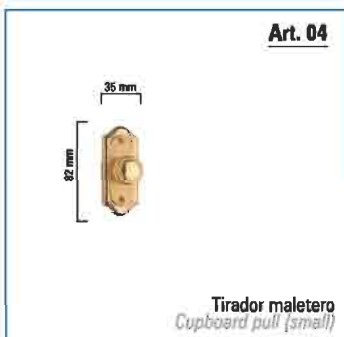

Art. 04

Tirador maletero
Cupboard pull (small)

MODELO R-51

Serie

MANIVELA CON PLACA
CLÁSICO CONTEMPORÁNEO

LEVER HANDLE SET WITH PLATE
CONTEMPORARY CLASSIC

Acabados / Finishes

O.N.
Oro negro
Black & gold plated