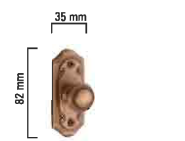

Tirador maletero
Cupboard pull (small)