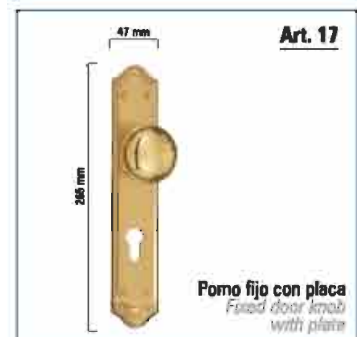

Acabados / Finishes

O.N. Oro negro Black & gold plated	B.S. Brillo satinado Satin brass	C.S. Cuero satinado Satin leather	O.P.S. Oro platino satinado Satin silver & gold plated	O.S. Oro satinado Satin gold plated

MANIVELA CON PLACA
CLÁSICO CONTEMPORÁNEO

LEVER HANDLE SET WITH PLATE
CONTEMPORARY CLASSIC