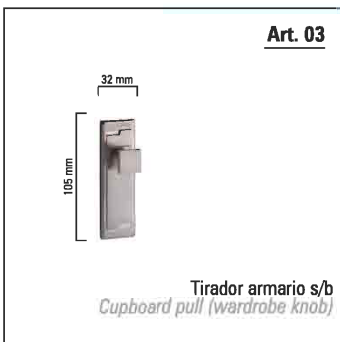

Serie

MANIVELA CON PLACA
MODERNO

LEVER HANDLE SET WITH PLATE
MODERN

Sistema patentado con el N° U-200502404 / Diseño registrado con el N° D 0502547-8
Patented system under N° U-200502404 / Registered design under N° D 0502547-8

Acabados / Finishes

B.S.
Brillo satinado
Satin brass

N.C.M.
Níquel cuero mate
Matt hazelnut
leather & satin
chrome

CR.S.
Cromo satinado
Polished & satin
chrome

N.S.
Níquel satinado
Satin nickel

P.B.
Pulido brillo
Polished brass

B.C.
Bicromo
Two-chromes