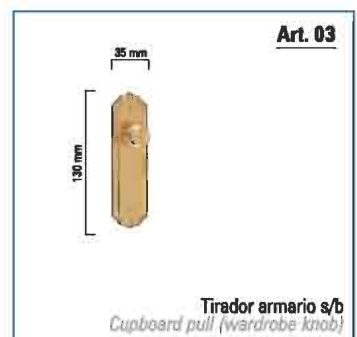

Acabados / Finishes

B.S.
Brillo satinado
Satin brass

O.P.S.
Oro platino satinado
Satin silver & gold plated

O.S.
Oro satinado
Satin gold plated