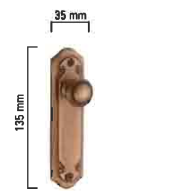

Tirador armario s/b
Cupboard pull (wardrobe knob)

Art. 04