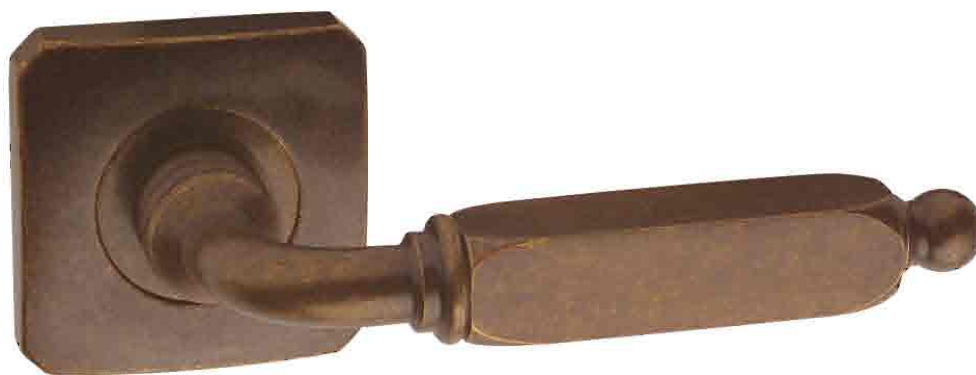

C.A.B.
Cuero avellana
brillo
Bright
hazelnut leather

P.B.
Pulido brillo
Polished brass

B.R.
Bronce rústico
Rustic bronze

C.A.M.
Cuero avellana
mate.
Matt
hazelnut leather

MODELO P-T4

B.R.

Acabados / Finishes